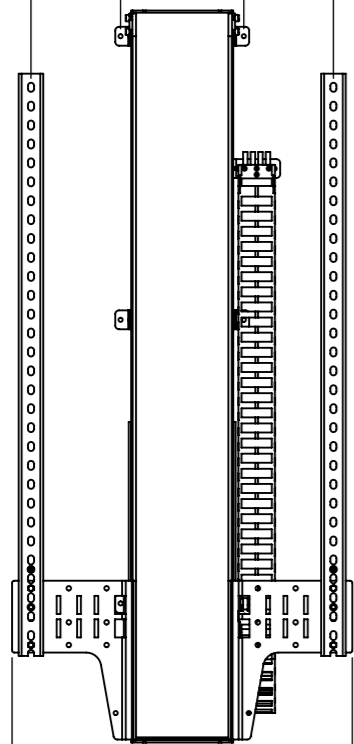

Vesa 200, 300, 400

163

450

968

Stroke = 1260 max.

Please note that specifications may be subject to change

Drawing no.: T009-1015-002A

Description : T009-M-1260

TVLIFTBOY

Date : 06-10-2025

Drawn : JS

Scale : 1:10

Unless otherwise specified dimensions in millimeters

Page : 1/3

Drawing no.: T109-1007-001A

Description : T109-75

TVLIFTBOY

Date : 07-10-2025

Drawn : JS

Scale: 1:12

Unless otherwise specified dimensions in millimeters

Page : 2/3

Please note that specifications may be subject to change

Drawing no.: T109-1008-001A		Description : T109-75	
		Date : 07-10-2025	 Scale: 1:15
		Drawn : JS	
		Unless otherwise specified dimensions in millimeters	