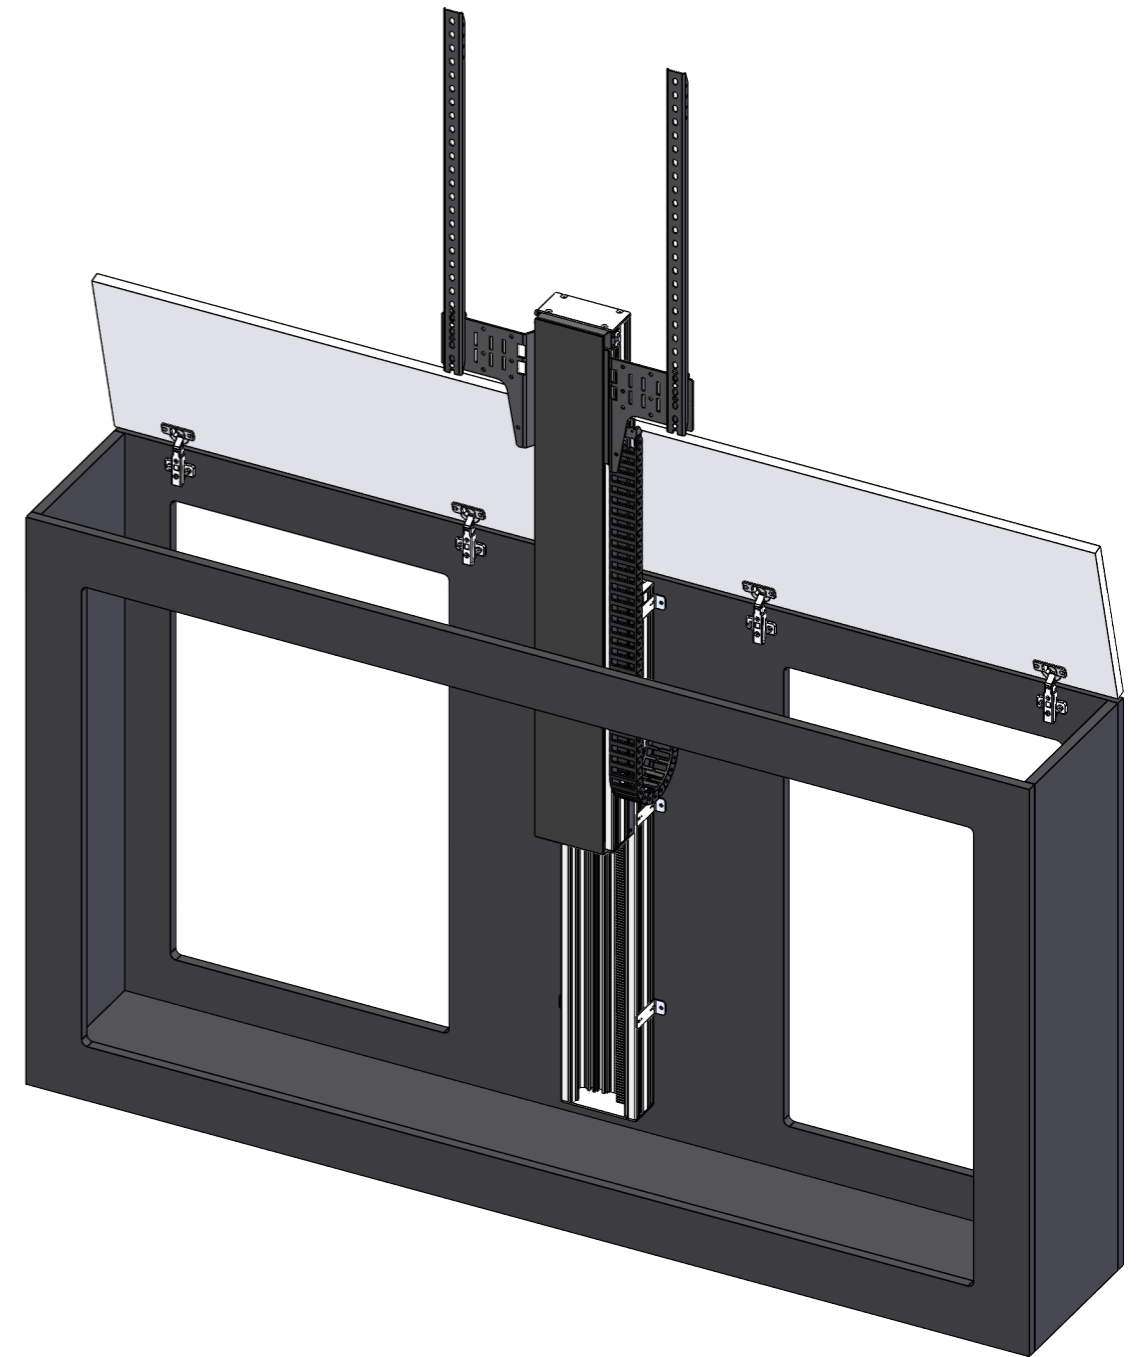

Vesa 200, 300, 400

163

450

968

Stroke = 1260 max.

Please note that specifications may be subject to change

Drawing no.: T009-1015-002A

Description : T009-M-1260

TVLIFTBOY

Date : 06-10-2025

Drawn : JS

Scale : 1:10

Unless otherwise specified dimensions in millimeters

Page : 1/3

Drawing no.: T109-1007-001A

Description : T109-75

TVLIFTBOY

Date : 07-10-2025

Drawn : JS

Scale: 1:12

Unless otherwise specified dimensions in millimeters

Page : 2/3

Please note that specifications may be subject to change

Drawing no.: T109-1008-001A		Description : T109-75	
		Date : 07-10-2025	 Scale: 1:15
		Drawn : JS	
		Unless otherwise specified dimensions in millimeters	