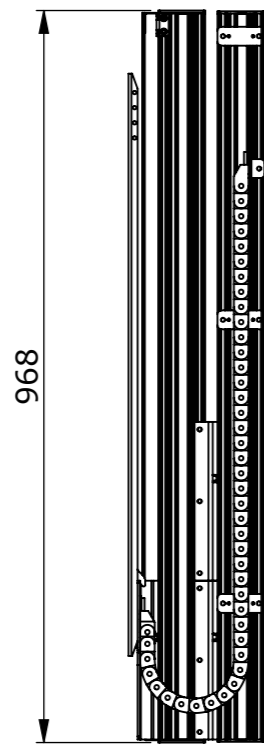

Vesa 200, 300, 400

163

450

968

Stroke = 1260 max.

Please note that specifications may be subject to change

Drawing no.: T009-1015-002A

Description : T009-M-1260

TVLIFTBOY

Date : 06-10-2025

Drawn : JS

Scale : 1:10

Unless otherwise specified dimensions in millimeters

Page : 1/3

Drawing no.: T109-1007-001A

Description : T109-75

TVLIFTBOY

Date : 07-10-2025

Drawn : JS

Scale: 1:12

Unless otherwise specified dimensions in millimeters

Page : 2/3

Please note that specifications may be subject to change

Drawing no.: T109-1008-001A		Description : T109-75	
		Date : 07-10-2025	 Scale: 1:15
		Drawn : JS	
		Unless otherwise specified dimensions in millimeters	