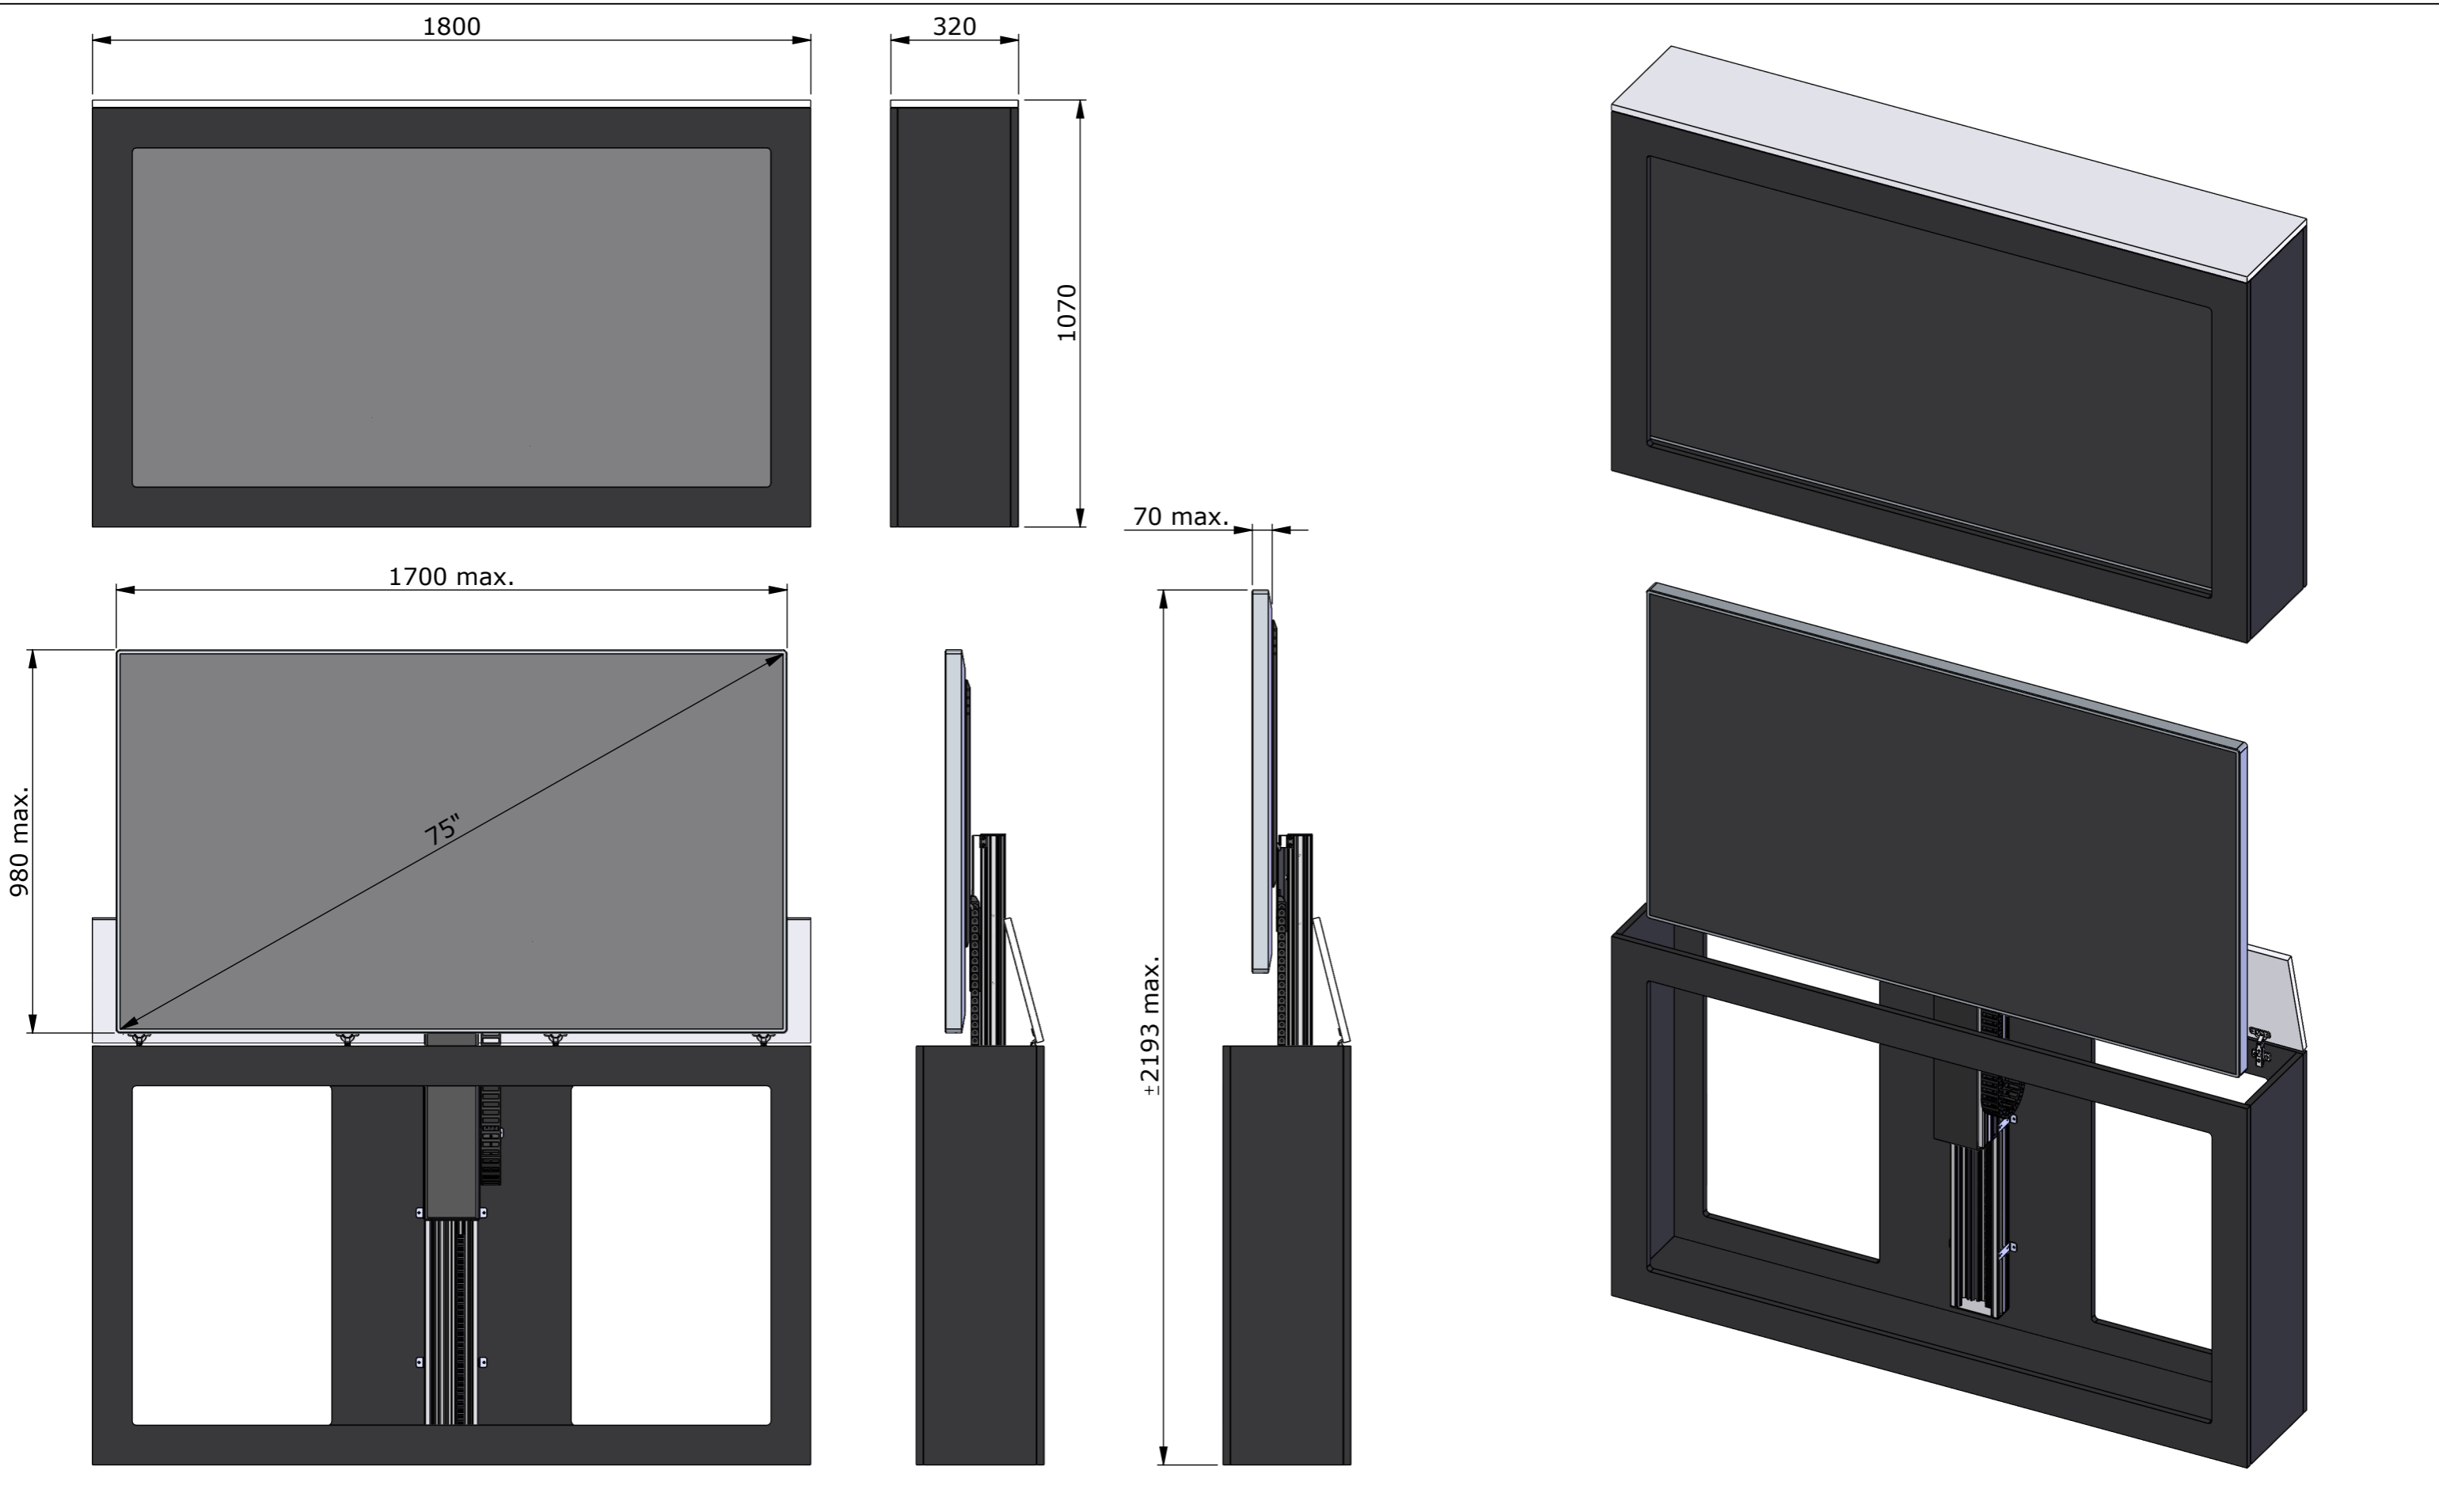

Vesa 200, 300, 400

163

450

968

Stroke = 1260 max.

Please note that specifications may be subject to change

Drawing no.: T009-1015-002A

Description : T009-M-1260

TVLIFTBOY

Date : 06-10-2025

Drawn : JS

Scale : 1:10

Unless otherwise specified dimensions in millimeters

Page : 1/3

Drawing no.: T109-1007-001A

Description : T109-75

TVLIFTBOY

Date : 07-10-2025

Drawn : JS

Scale: 1:12

Unless otherwise specified dimensions in millimeters

Page : 2/3

Please note that specifications may be subject to change

Drawing no.: T109-1008-001A		Description : T109-75	
		Date : 07-10-2025	 Scale: 1:15
		Drawn : JS	
		Unless otherwise specified dimensions in millimeters	