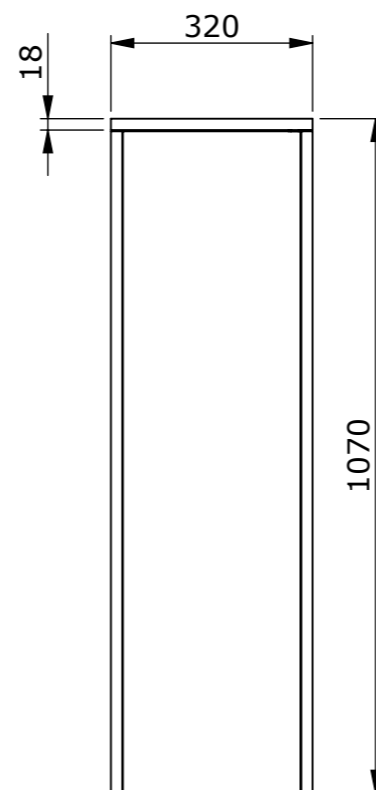

Vesa 200, 300, 400

163

450

968

Stroke = 1260 max.

Please note that specifications may be subject to change

Drawing no.: T009-1015-002A

Description : T009-M-1260

TVLIFTBOY

Date : 06-10-2025

Drawn : JS

Scale : 1:10

Unless otherwise specified dimensions in millimeters

Page : 1/3

Drawing no.: T109-1007-001A

Description : T109-75

TVLIFTBOY

Date : 07-10-2025

Drawn : JS

Scale: 1:12

Unless otherwise specified dimensions in millimeters

Page : 2/3

Please note that specifications may be subject to change

Drawing no.: T109-1008-001A		Description : T109-75	
		Date : 07-10-2025	 Scale: 1:15
		Drawn : JS	
		Unless otherwise specified dimensions in millimeters	