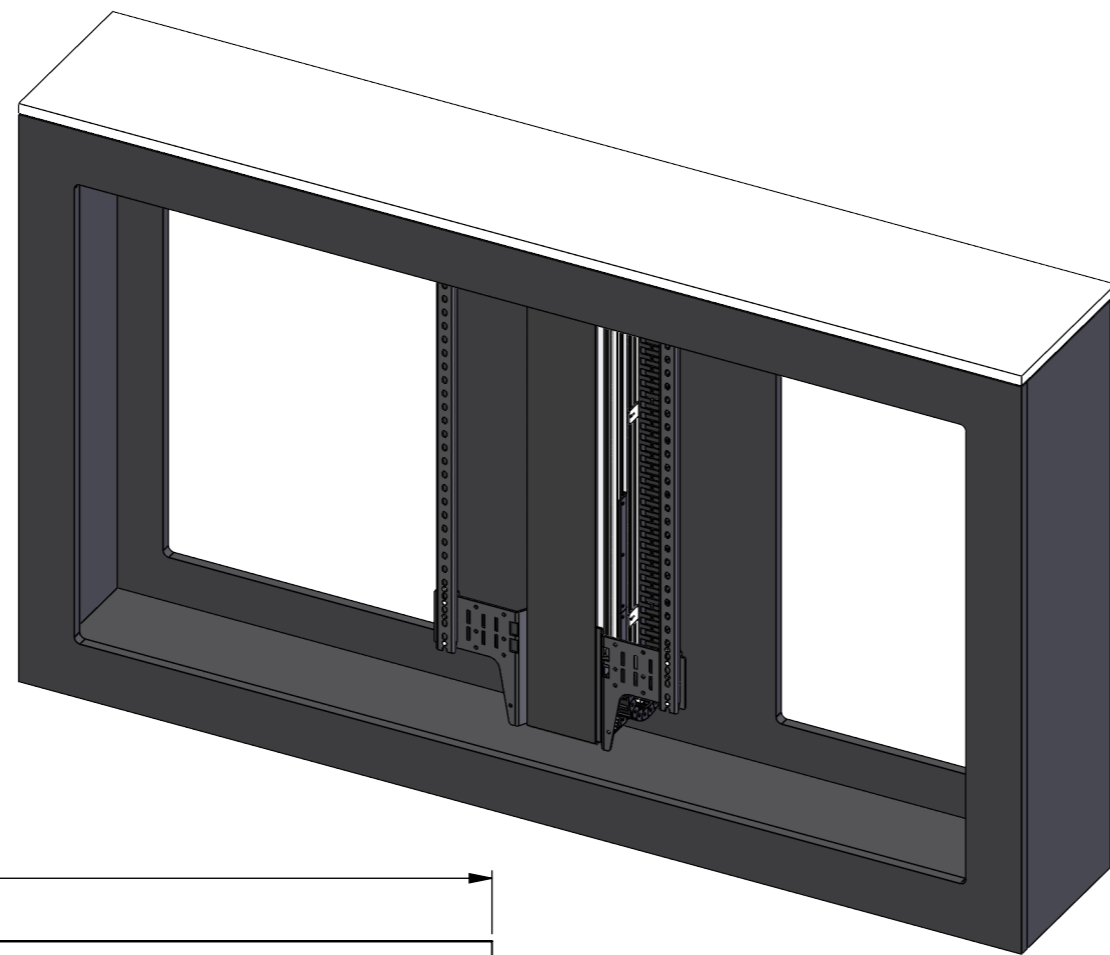

Vesa 200, 300, 400

163

450

968

Stroke = 1260 max.

Please note that specifications may be subject to change

Drawing no.: T009-1015-002A

Description : T009-M-1260

TVLIFTBOY

Date : 06-10-2025

Drawn : JS

Scale : 1:10

Unless otherwise specified dimensions in millimeters

Page : 1/3

Drawing no.: T109-1007-001A

Description : T109-75

TVLIFTBOY

Date : 07-10-2025

Drawn : JS

Scale: 1:12

Unless otherwise specified dimensions in millimeters

Page : 2/3

Please note that specifications may be subject to change

Drawing no.: T109-1008-001A		Description : T109-75	
		Date : 07-10-2025	 Scale: 1:15
		Drawn : JS	
		Unless otherwise specified dimensions in millimeters	