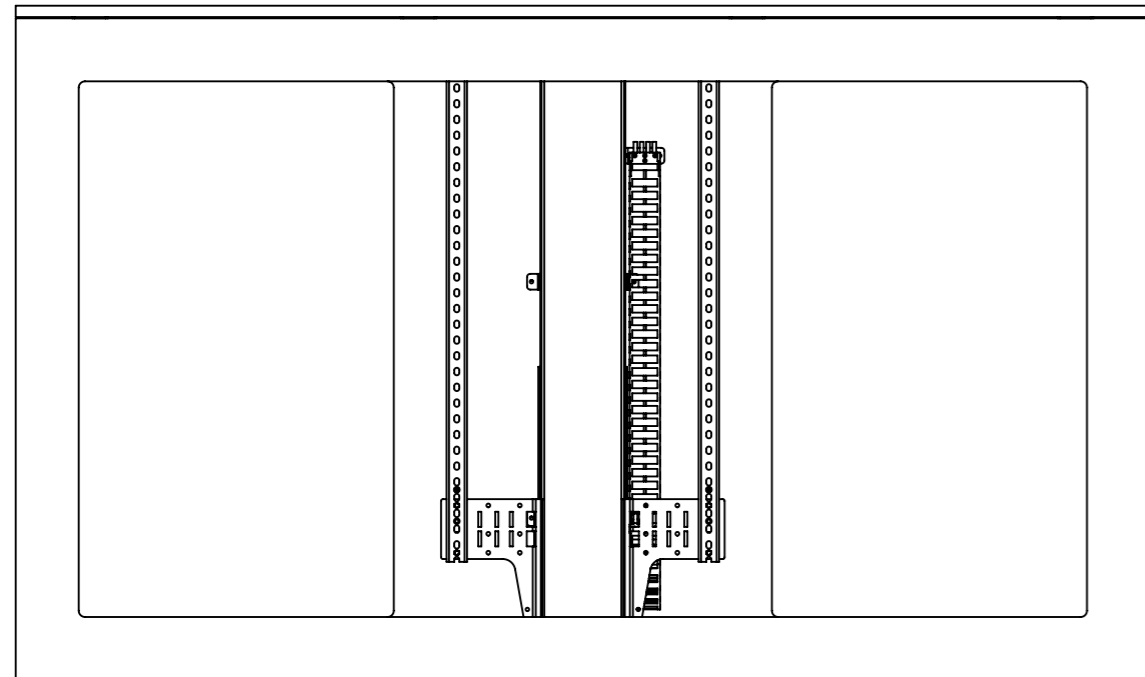

Vesa 200, 300, 400

163

450

968

Stroke = 1260 max.

Please note that specifications may be subject to change

Drawing no.: T009-1015-002A

Description : T009-M-1260

TVLIFTBOY

Date : 06-10-2025

Drawn : JS

Scale : 1:10

Unless otherwise specified dimensions in millimeters

Page : 1/3

Drawing no.: T109-1007-001A

Description : T109-75

TVLIFTBOY

Date : 07-10-2025

Drawn : JS

Scale: 1:12

Unless otherwise specified dimensions in millimeters

Page : 2/3

Please note that specifications may be subject to change

Drawing no.: T109-1008-001A		Description : T109-75	
		Date : 07-10-2025	 Scale: 1:15
		Drawn : JS	
		Unless otherwise specified dimensions in millimeters	