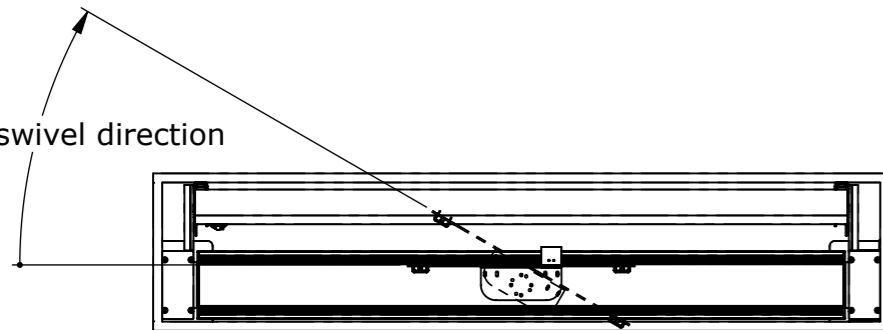

1294

1460

3

223

924

906

312

Standard swivel direction

Vesa 200, 300, 400

115,5

927,5

Please note that specifications may be subject to change

Drawing no.: T008-1043-001A

Description: T008-55

**TVLIFTBOY**

Date : 19-06-2023