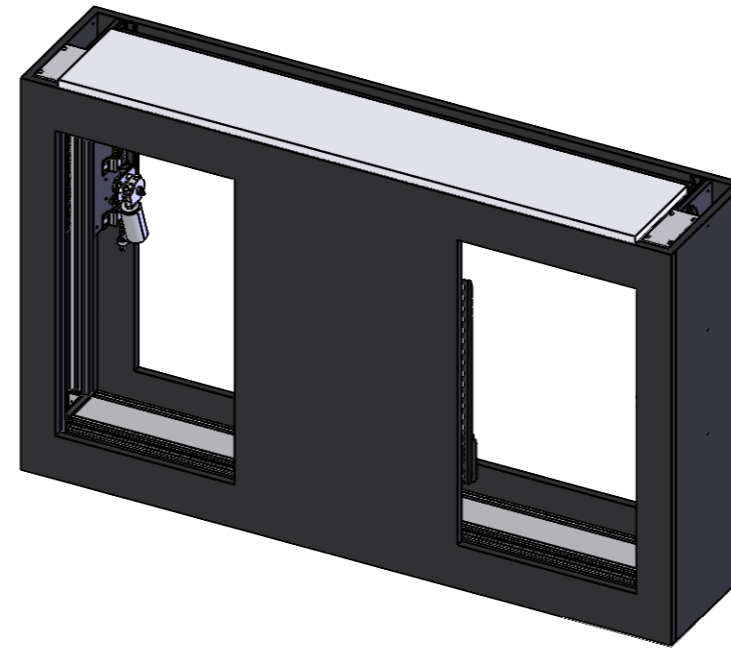

1294

1460

3

223

924

906

312

Standard swivel direction

Vesa 200, 300, 400

115,5

927,5

Please note that specifications may be subject to change

Drawing no.: T008-1043-001A

Description: T008-55

**TVLIFTBOY**

Date : 19-06-2023

Drawn : JS

Scale: 1:15

Unless otherwise specified dimensions in millimeters

Page : 1/2

DETAIL B  
SCALE 1 : 5

Example build in housing

Please note that specifications may be subject to change

Drawing no.: T008-1049-001A		Description : T008-55	
		Date : 17-06-2023	 Scale : 1:15
		Drawn : JS	
		Unless otherwise specified dimensions in millimeters	