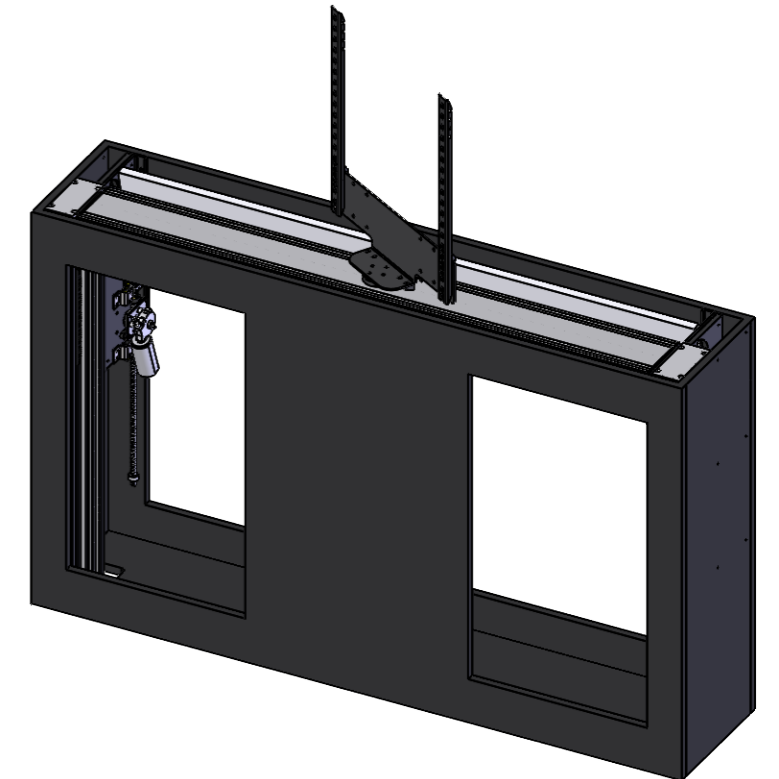

1294

1460

3

223

924

906

312

Standard swivel direction

Vesa 200, 300, 400

115,5

927,5

Please note that specifications may be subject to change

Drawing no.: T008-1043-001A

Description: T008-55

**TVLIFTBOY**

Date : 19-06-2023

Drawn : JS

Scale: 1:15

Unless otherwise specified dimensions in millimeters

Page : 1/2

DETAIL B  
SCALE 1 : 5

Example build in housing

Please note that specifications may be subject to change

Drawing no.: T008-1049-001A		Description : T008-55	
		Date : 17-06-2023	 Scale : 1:15
		Drawn : JS	
		Unless otherwise specified dimensions in millimeters	