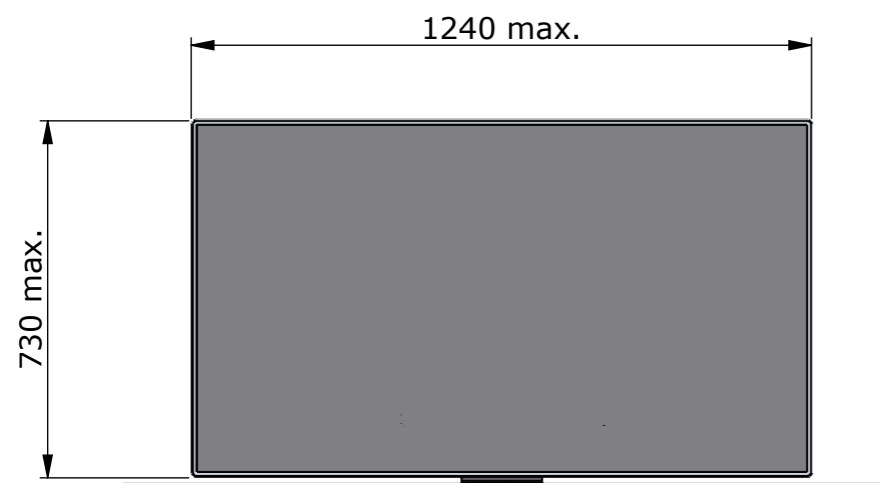

Vesa 200, 300, 400

115,5

927,5

Please note that specifications may be subject to change

Drawing no.: T008-1043-001A

Description: T008-55

**TVLIFTBOY**

Date : 19-06-2023

Drawn : JS

Scale: 1:15

Unless otherwise specified dimensions in millimeters

Page : 1/2

DETAIL B  
SCALE 1 : 5

Example build in housing

Please note that specifications may be subject to change

Drawing no.: T008-1049-001A		Description : T008-55	
		Date : 17-06-2023	 Scale : 1:15
		Drawn : JS	
		Unless otherwise specified dimensions in millimeters	