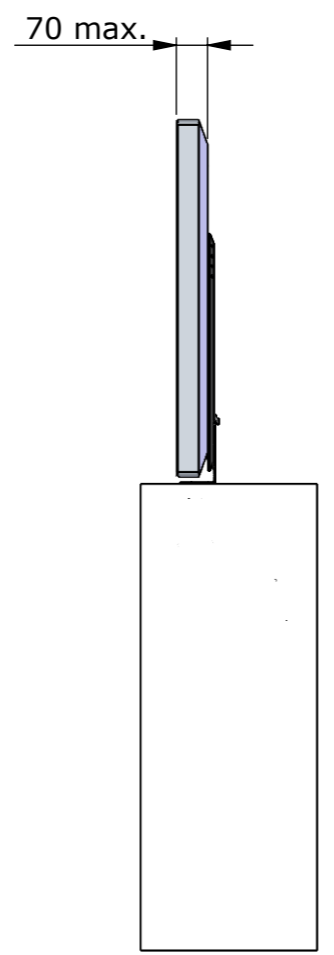

1294

1460

3

223

924

906

312

Standard swivel direction

Vesa 200, 300, 400

115,5

927,5

Please note that specifications may be subject to change

Drawing no.: T008-1043-001A

Description: T008-55

**TVLIFTBOY**

Date : 19-06-2023

Drawn : JS

Scale: 1:15

Unless otherwise specified dimensions in millimeters

Page : 1/2

DETAIL B  
SCALE 1 : 5

Example build in housing

Please note that specifications may be subject to change

Drawing no.: T008-1049-001A		Description : T008-55	
		Date : 17-06-2023	 Scale : 1:15
		Drawn : JS	
		Unless otherwise specified dimensions in millimeters	