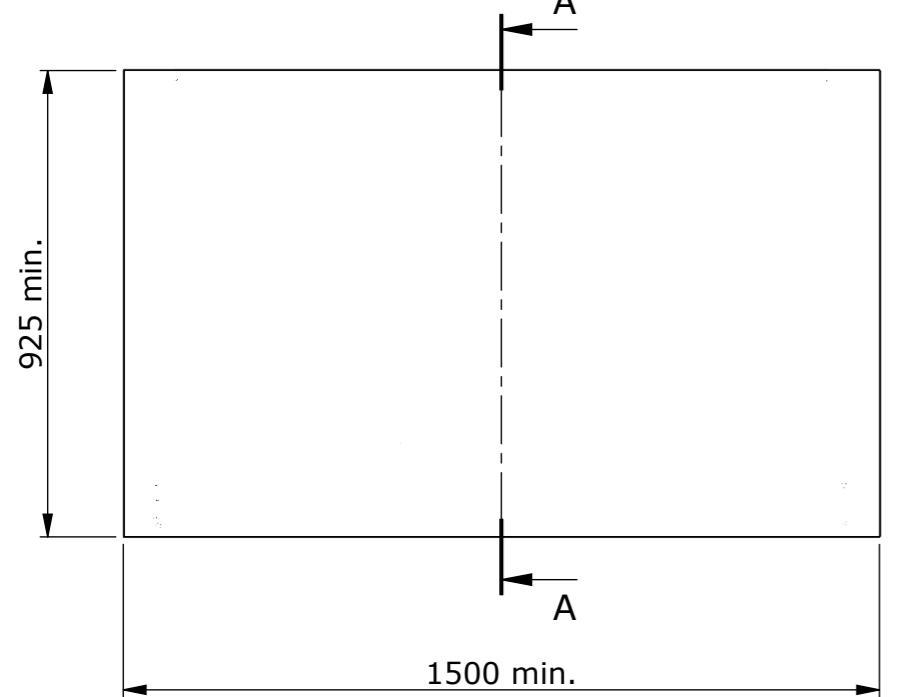

Vesa 200, 300, 400

115,5

927,5

Please note that specifications may be subject to change

Drawing no.: T008-1043-001A

Description: T008-55

**TVLIFTBOY**

Date : 19-06-2023

Drawn : JS

Scale: 1:15

Unless otherwise specified dimensions in millimeters

Page : 1/2

DETAIL B  
SCALE 1 : 5

Example build in housing

Please note that specifications may be subject to change

Drawing no.: T008-1049-001A		Description : T008-55	
		Date : 17-06-2023	 Scale : 1:15
		Drawn : JS	
		Unless otherwise specified dimensions in millimeters	