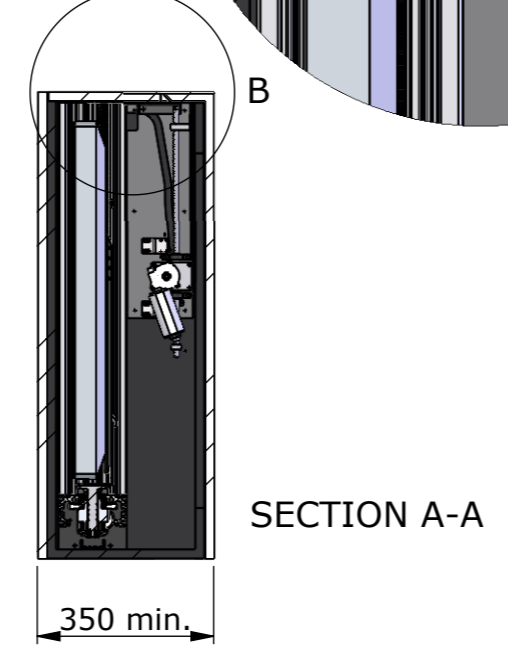

Vesa 200, 300, 400

115,5

927,5

Please note that specifications may be subject to change

Drawing no.: T008-1043-001A

Description: T008-55

**TVLIFTBOY**

Date : 19-06-2023

Drawn : JS

Scale: 1:15

Unless otherwise specified dimensions in millimeters

Page : 1/2

DETAIL B  
SCALE 1 : 5

Example build in housing

Please note that specifications may be subject to change

Drawing no.: T008-1049-001A		Description : T008-55	
		Date : 17-06-2023	 Scale : 1:15
		Drawn : JS	
		Unless otherwise specified dimensions in millimeters	