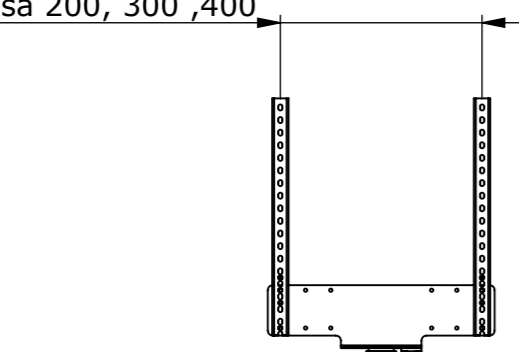

1294

1460

3

223

924

906

312

Standard swivel direction

Vesa 200, 300, 400

115,5

927,5

Please note that specifications may be subject to change

Drawing no.: T008-1043-001A

Description: T008-55

**TVLIFTBOY**

Date : 19-06-2023

Drawn : JS

Scale: 1:15

Unless otherwise specified dimensions in millimeters

Page : 1/2

DETAIL B  
SCALE 1 : 5

Example build in housing

Please note that specifications may be subject to change

Drawing no.: T008-1049-001A		Description : T008-55	
		Date : 17-06-2023	 Scale : 1:15
		Drawn : JS	
		Unless otherwise specified dimensions in millimeters	