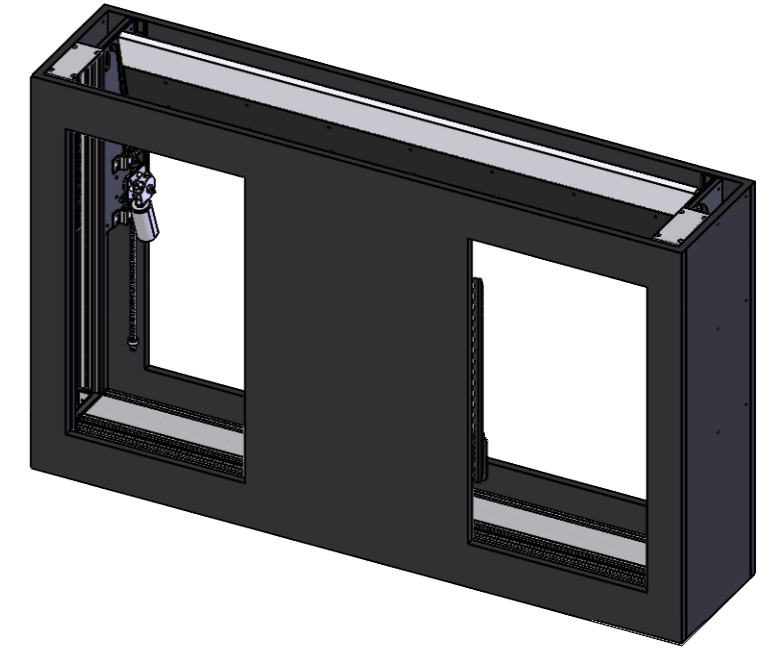

1294

1460

3

223

924

906

312

Standard swivel direction

Vesa 200, 300, 400

115,5

927,5

Please note that specifications may be subject to change

Drawing no.: T008-1043-001A

Description: T008-55

**TVLIFTBOY**

Date : 19-06-2023

Drawn : JS

Scale: 1:15

Unless otherwise specified dimensions in millimeters

Page : 1/2

DETAIL B  
SCALE 1 : 5

Example build in housing

Please note that specifications may be subject to change

Drawing no.: T008-1049-001A		Description : T008-55	
		Date : 17-06-2023	 Scale : 1:15
		Drawn : JS	
		Unless otherwise specified dimensions in millimeters	