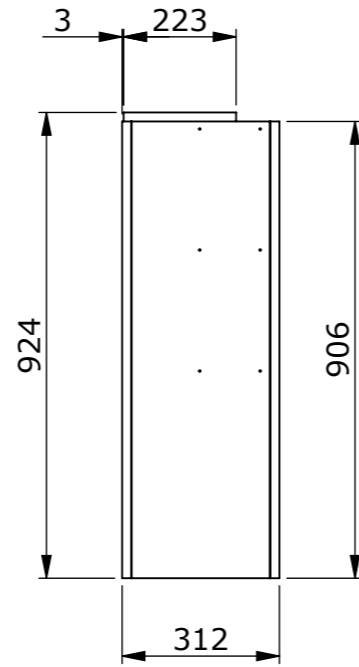

1294

1460

3

223

924

906

312

Standard swivel direction

Vesa 200, 300, 400

115,5

927,5

Please note that specifications may be subject to change

Drawing no.: T008-1043-001A

Description: T008-55

**TVLIFTBOY**

Date : 19-06-2023

Drawn : JS

Scale: 1:15

Unless otherwise specified dimensions in millimeters

Page : 1/2

DETAIL B  
SCALE 1 : 5

Example build in housing

Please note that specifications may be subject to change

Drawing no.: T008-1049-001A		Description : T008-55	
		Date : 17-06-2023	 Scale : 1:15
		Drawn : JS	
		Unless otherwise specified dimensions in millimeters	