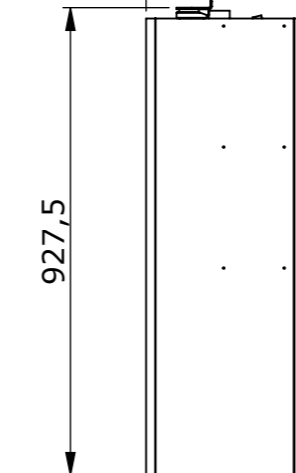

1294

1460

3

223

924

906

312

Standard swivel direction

Vesa 200, 300, 400

115,5

927,5

Please note that specifications may be subject to change

Drawing no.: T008-1043-001A

Description: T008-55

**TVLIFTBOY**

Date : 19-06-2023

Drawn : JS

Scale: 1:15

Unless otherwise specified dimensions in millimeters

Page : 1/2

DETAIL B  
SCALE 1 : 5

Example build in housing

Please note that specifications may be subject to change

Drawing no.: T008-1049-001A		Description : T008-55	
		Date : 17-06-2023	 Scale : 1:15
		Drawn : JS	
		Unless otherwise specified dimensions in millimeters	