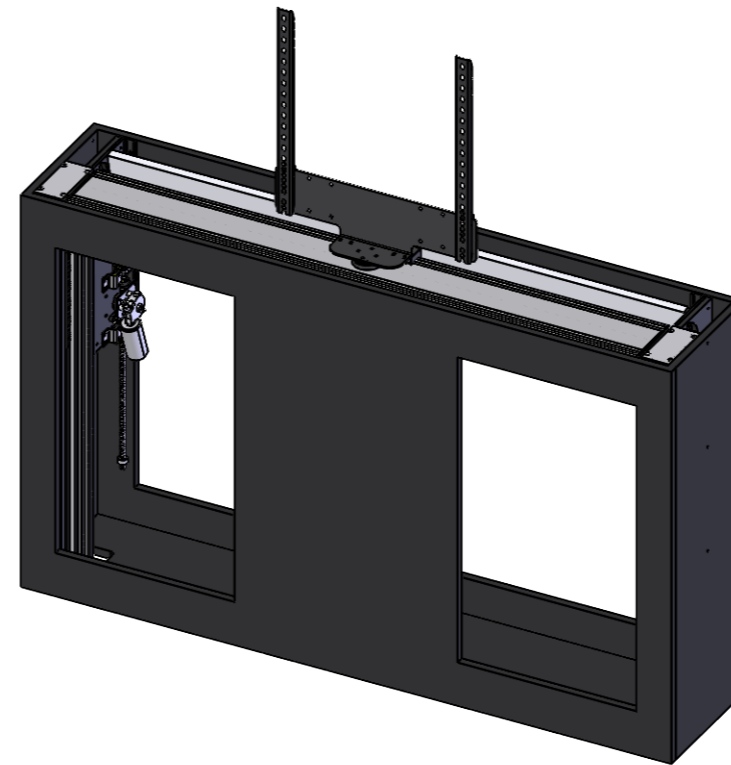

1294

1460

3

223

924

906

312

Standard swivel direction

Vesa 200, 300, 400

115,5

927,5

Please note that specifications may be subject to change

Drawing no.: T008-1043-001A

Description: T008-55

**TVLIFTBOY**

Date : 19-06-2023

Drawn : JS

Scale: 1:15

Unless otherwise specified dimensions in millimeters

Page : 1/2

DETAIL B  
SCALE 1 : 5

Example build in housing

Please note that specifications may be subject to change

Drawing no.: T008-1049-001A		Description : T008-55	
		Date : 17-06-2023	 Scale : 1:15
		Drawn : JS	
		Unless otherwise specified dimensions in millimeters	