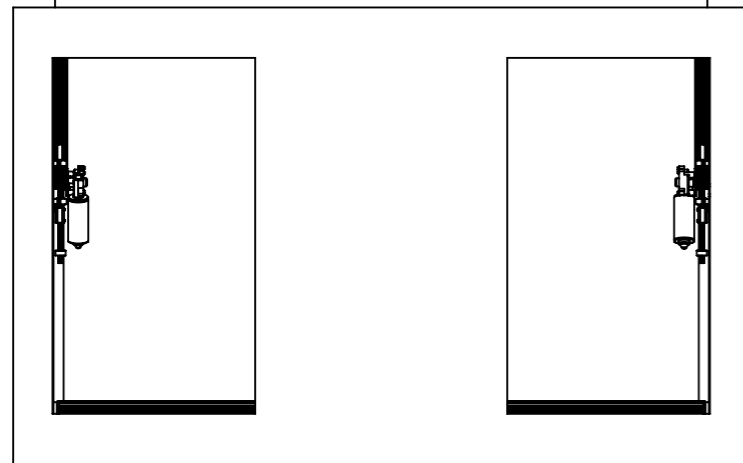

1294

1460

3

223

924

906

312

Standard swivel direction

Vesa 200, 300, 400

115,5

927,5

Please note that specifications may be subject to change

Drawing no.: T008-1043-001A

Description: T008-55

**TVLIFTBOY**

Date : 19-06-2023