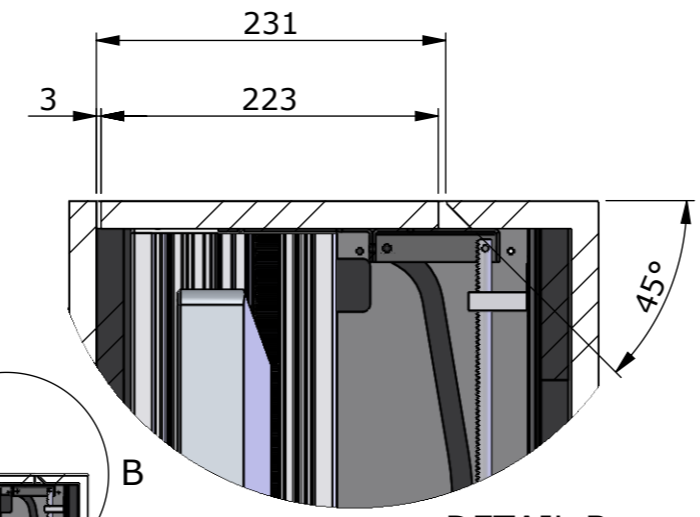

Vesa 200, 300, 400

115,5

927,5

Please note that specifications may be subject to change

Drawing no.: T008-1043-001A

Description: T008-55

**TVLIFTBOY**

Date : 19-06-2023

Drawn : JS

Scale: 1:15

Unless otherwise specified dimensions in millimeters

Page : 1/2

DETAIL B  
SCALE 1 : 5

Example build in housing

Please note that specifications may be subject to change

Drawing no.: T008-1049-001A		Description : T008-55	
		Date : 17-06-2023	 Scale : 1:15
		Drawn : JS	
		Unless otherwise specified dimensions in millimeters	