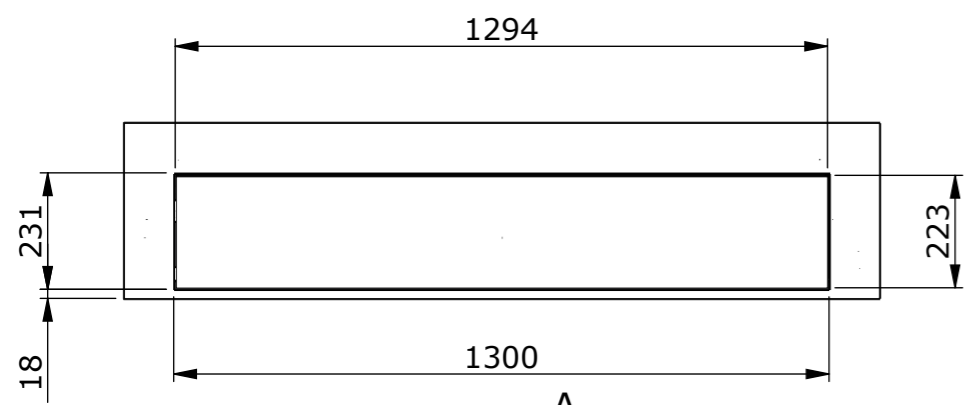

Vesa 200, 300, 400

115,5

927,5

Please note that specifications may be subject to change

Drawing no.: T008-1043-001A

Description: T008-55

**TVLIFTBOY**

Date : 19-06-2023

Drawn : JS

Scale: 1:15

Unless otherwise specified dimensions in millimeters

Page : 1/2

DETAIL B  
SCALE 1 : 5

Example build in housing

Please note that specifications may be subject to change

Drawing no.: T008-1049-001A		Description : T008-55	
		Date : 17-06-2023	 Scale : 1:15
		Drawn : JS	
		Unless otherwise specified dimensions in millimeters	