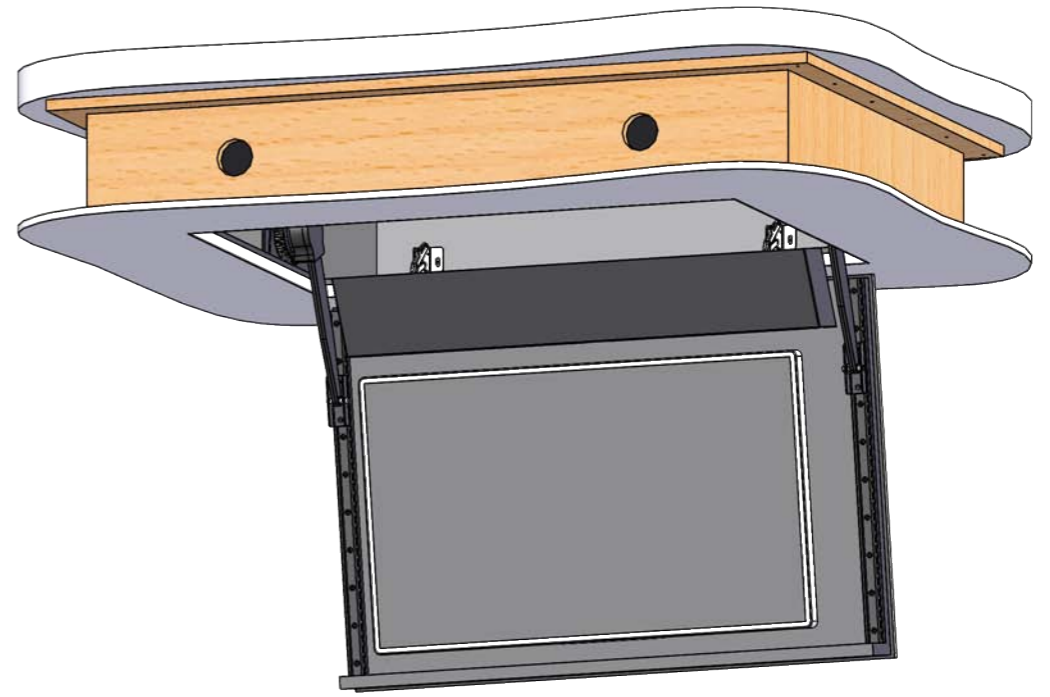

Drawing no.: T134-1016-001A		Description : Ceiling lift 32" - T134-32	
		Date : 10-10-2025	 Scale: 1:12
		Drawn : JS	
		Unless otherwise specified dimensions in millimeters	

Please note that specifications may be subject to change

**Example built into ceiling**

Please note that specifications may be subject to change

Drawing no.: T134-1020-001A		Description : Ceiling lift 32" - T134-32	
		Date : 10-10-2025	 Scale : 1:12
		Drawn : JS	
		Unless otherwise specified dimensions in millimeters	