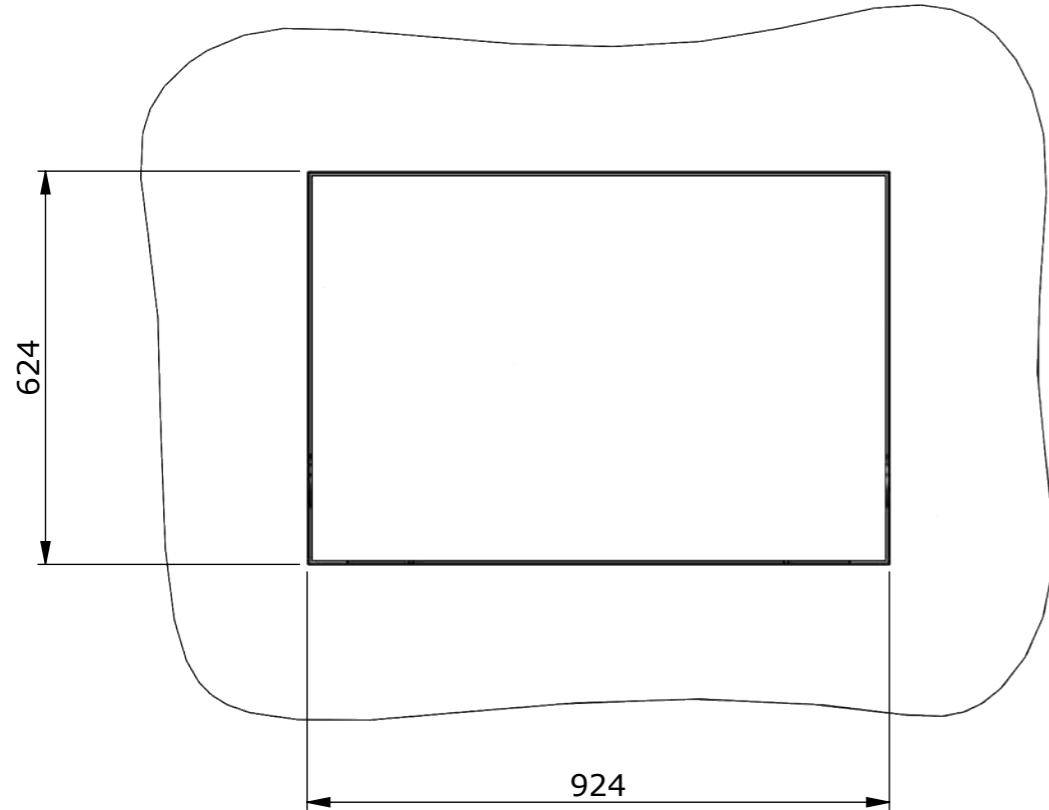

Drawing no.: T134-1016-001A		Description : Ceiling lift 32" - T134-32	
		Date : 10-10-2025	 Scale: 1:12
		Drawn : JS	
		Unless otherwise specified dimensions in millimeters	

Please note that specifications may be subject to change

**Example built into ceiling**

Please note that specifications may be subject to change

Drawing no.: T134-1020-001A		Description : Ceiling lift 32" - T134-32	
		Date : 10-10-2025	 Scale : 1:12
		Drawn : JS	
		Unless otherwise specified dimensions in millimeters	