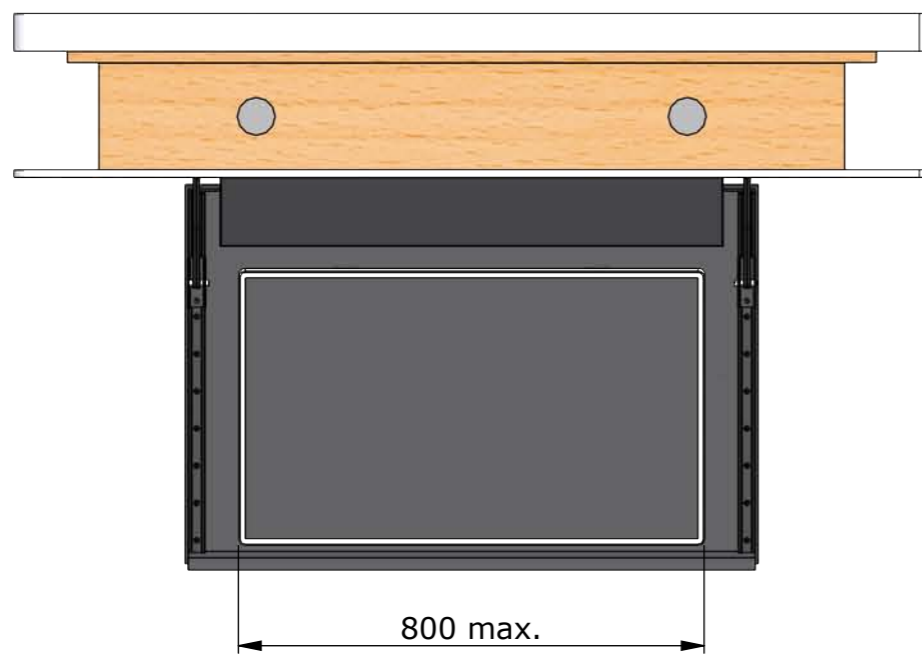

Drawing no.: T134-1016-001A		Description : Ceiling lift 32" - T134-32	
		Date : 10-10-2025	 Scale: 1:12
		Drawn : JS	
		Unless otherwise specified dimensions in millimeters	

Please note that specifications may be subject to change

**Example built into ceiling**

Please note that specifications may be subject to change

Drawing no.: T134-1020-001A		Description : Ceiling lift 32" - T134-32	
		Date : 10-10-2025	 Scale : 1:12
		Drawn : JS	
		Unless otherwise specified dimensions in millimeters	