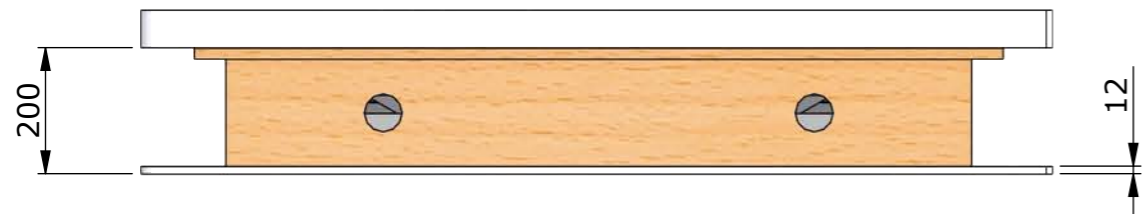

Drawing no.: T134-1016-001A		Description : Ceiling lift 32" - T134-32	
		Date : 10-10-2025	 Scale: 1:12
		Drawn : JS	
		Unless otherwise specified dimensions in millimeters	

Please note that specifications may be subject to change

**Example built into ceiling**

Please note that specifications may be subject to change

Drawing no.: T134-1020-001A		Description : Ceiling lift 32" - T134-32	
		Date : 10-10-2025	 Scale : 1:12
		Drawn : JS	
		Unless otherwise specified dimensions in millimeters	