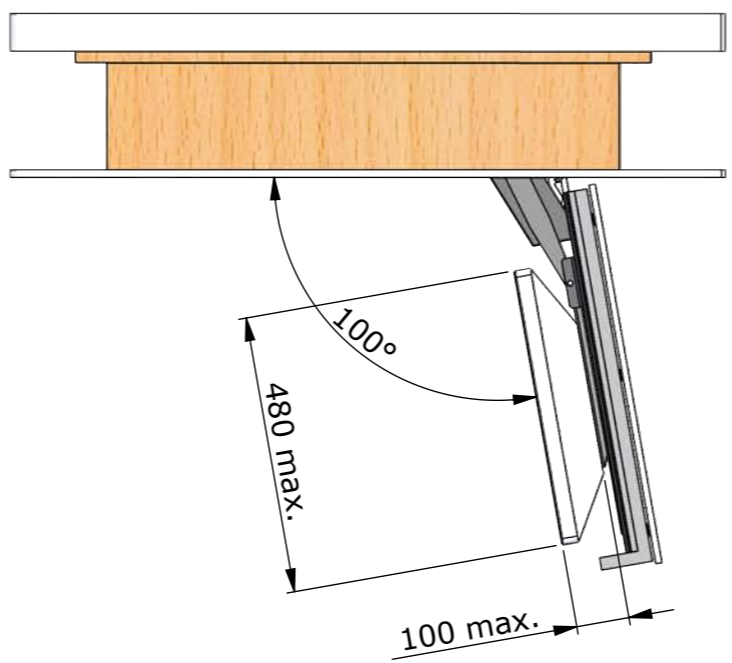

Drawing no.: T134-1016-001A		Description : Ceiling lift 32" - T134-32	
		Date : 10-10-2025	 Scale: 1:12
		Drawn : JS	
		Unless otherwise specified dimensions in millimeters	

Please note that specifications may be subject to change

**Example built into ceiling**

Please note that specifications may be subject to change

Drawing no.: T134-1020-001A		Description : Ceiling lift 32" - T134-32	
		Date : 10-10-2025	 Scale : 1:12
		Drawn : JS	
		Unless otherwise specified dimensions in millimeters	