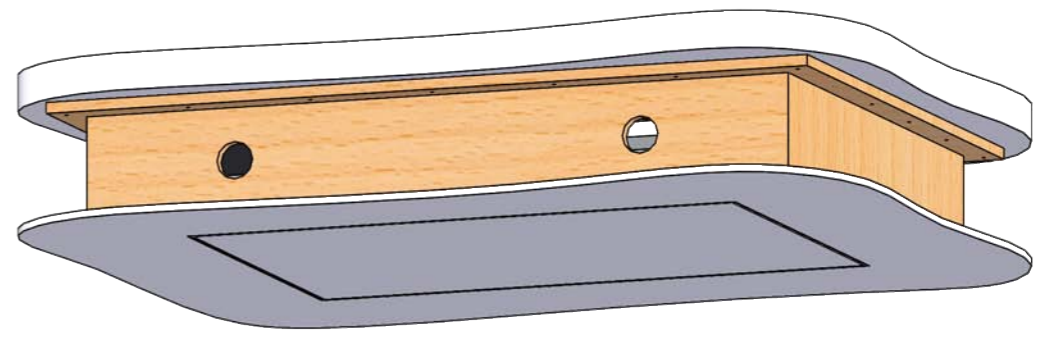

Drawing no.: T134-1016-001A		Description : Ceiling lift 32" - T134-32	
		Date : 10-10-2025	 Scale: 1:12
		Drawn : JS	
		Unless otherwise specified dimensions in millimeters	

Please note that specifications may be subject to change

**Example built into ceiling**

Please note that specifications may be subject to change

Drawing no.: T134-1020-001A		Description : Ceiling lift 32" - T134-32	
		Date : 10-10-2025	 Scale : 1:12
		Drawn : JS	
		Unless otherwise specified dimensions in millimeters	