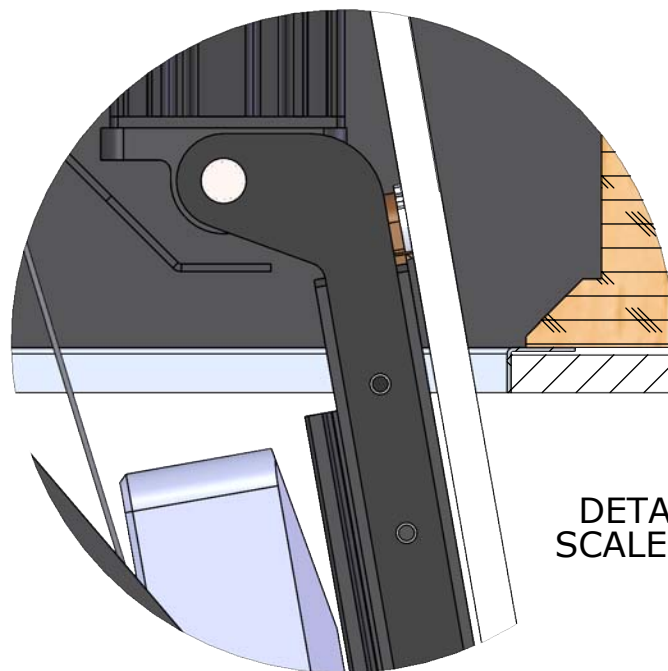

Vesa 200, 300, 400

Please note that specifications may be subject to change

Drawing no.: T034-1005-002A		Description: T034-65	
		Date : 23-02-2024	 Scale: 1:20
		Drawn : JS	
		Unless otherwise specified dimensions in millimeters	

Please note that specifications may be subject to change

Drawing no.: T034-1006-002A

Description: T034-65

TVLIFTBOY

Date : 23-02-2024

Drawn : JS

Scale: 1:20

Unless otherwise specified dimensions in millimeters