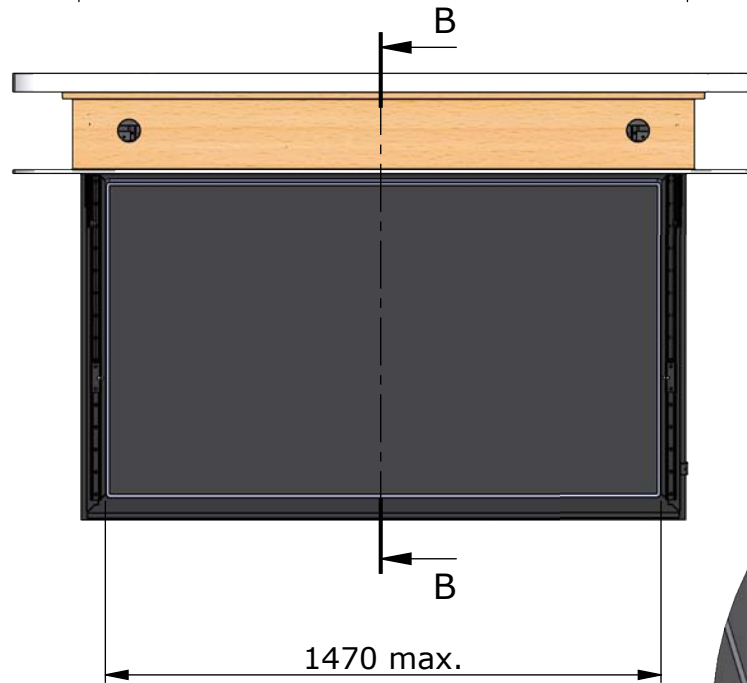

Vesa 200, 300, 400

Please note that specifications may be subject to change

Drawing no.: T034-1005-002A		Description: T034-65	
		Date : 23-02-2024	 Scale: 1:20
		Drawn : JS	
		Unless otherwise specified dimensions in millimeters	

Please note that specifications may be subject to change

Drawing no.: T034-1006-002A

Description: T034-65

TVLIFTBOY

Date : 23-02-2024

Drawn : JS

Scale: 1:20

Unless otherwise specified dimensions in millimeters