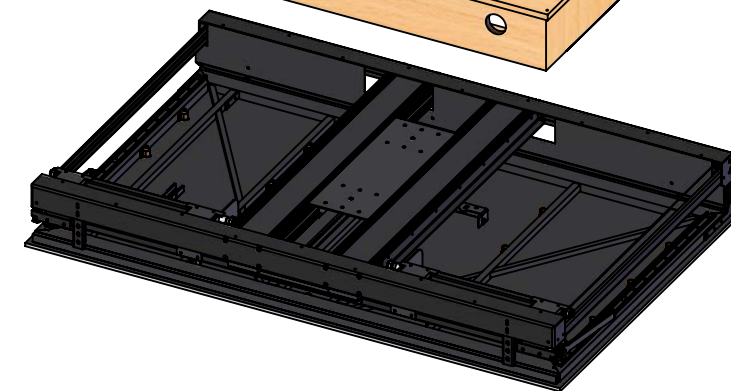

Vesa 200, 300, 400

Please note that specifications may be subject to change

Drawing no.: T034-1005-002A		Description: T034-65	
		Date : 23-02-2024	 Scale: 1:20
		Drawn : JS	
		Unless otherwise specified dimensions in millimeters	

Please note that specifications may be subject to change

Drawing no.: T034-1006-002A

Description: T034-65

TVLIFTBOY

Date : 23-02-2024

Drawn : JS

Scale: 1:20

Unless otherwise specified dimensions in millimeters