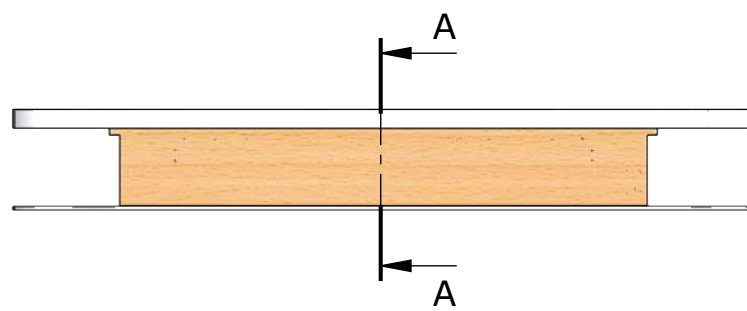

Vesa 200, 300, 400

Please note that specifications may be subject to change

Drawing no.: T034-1005-002A		Description: T034-65	
		Date : 23-02-2024	 Scale: 1:20
		Drawn : JS	
		Unless otherwise specified dimensions in millimeters	

Please note that specifications may be subject to change

Drawing no.: T034-1006-002A

Description: T034-65

TVLIFTBOY

Date : 23-02-2024

Drawn : JS

Scale: 1:20

Unless otherwise specified dimensions in millimeters