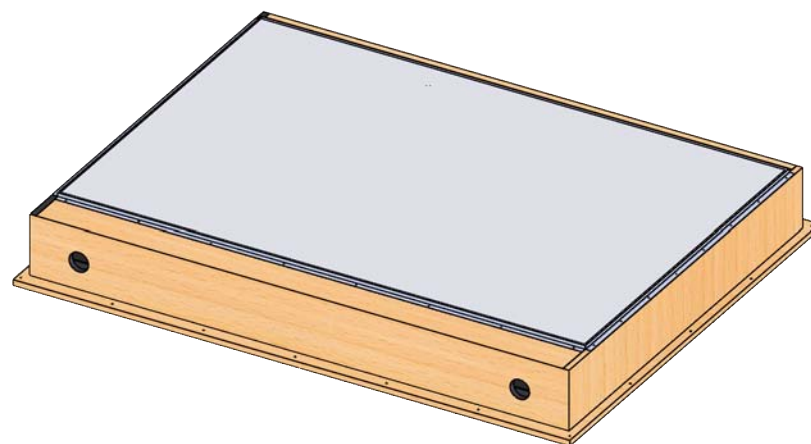

Vesa 200, 300, 400

Please note that specifications may be subject to change

Drawing no.: T034-1005-002A		Description: T034-65	
		Date : 23-02-2024	 Scale: 1:20
		Drawn : JS	
		Unless otherwise specified dimensions in millimeters	

Please note that specifications may be subject to change

Drawing no.: T034-1006-002A

Description: T034-65

TVLIFTBOY

Date : 23-02-2024

Drawn : JS

Scale: 1:20

Unless otherwise specified dimensions in millimeters