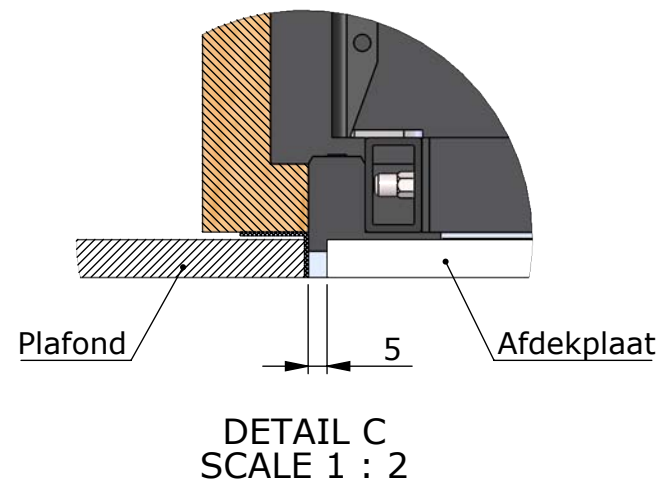

Vesa 200, 300, 400

Please note that specifications may be subject to change

Drawing no.: T034-1005-002A		Description: T034-65	
		Date : 23-02-2024	 Scale: 1:20
		Drawn : JS	
		Unless otherwise specified dimensions in millimeters	

Please note that specifications may be subject to change

Drawing no.: T034-1006-002A

Description: T034-65

TVLIFTBOY

Date : 23-02-2024

Drawn : JS

Scale: 1:20

Unless otherwise specified dimensions in millimeters