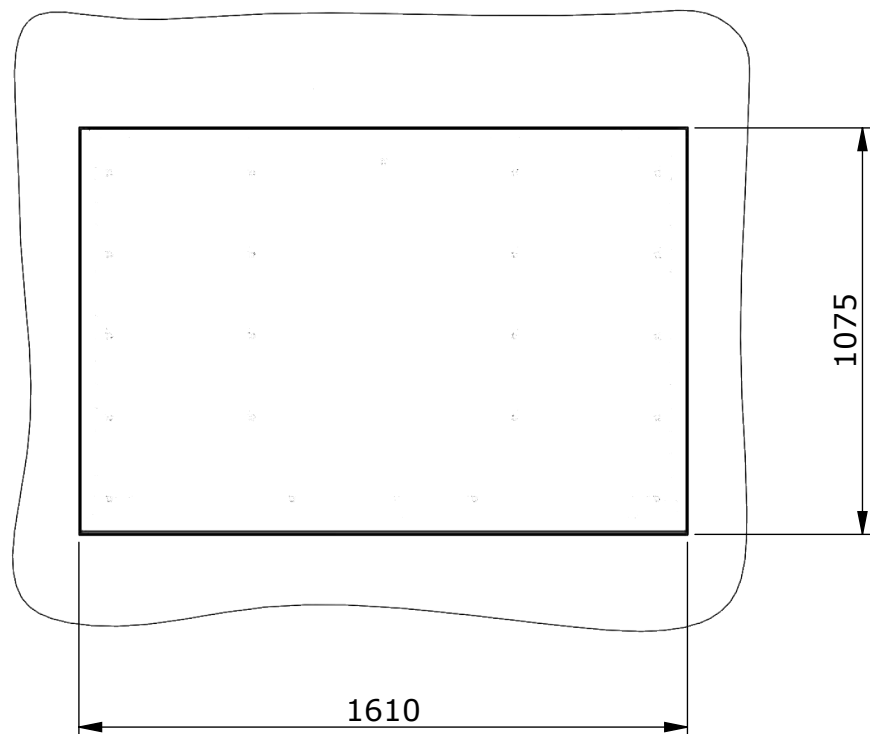

Vesa 200, 300, 400

Please note that specifications may be subject to change

Drawing no.: T034-1005-002A		Description: T034-65	
		Date : 23-02-2024	 Scale: 1:20
		Drawn : JS	
		Unless otherwise specified dimensions in millimeters	

Please note that specifications may be subject to change

Drawing no.: T034-1006-002A

Description: T034-65

TVLIFTBOY

Date : 23-02-2024

Drawn : JS

Scale: 1:20

Unless otherwise specified dimensions in millimeters