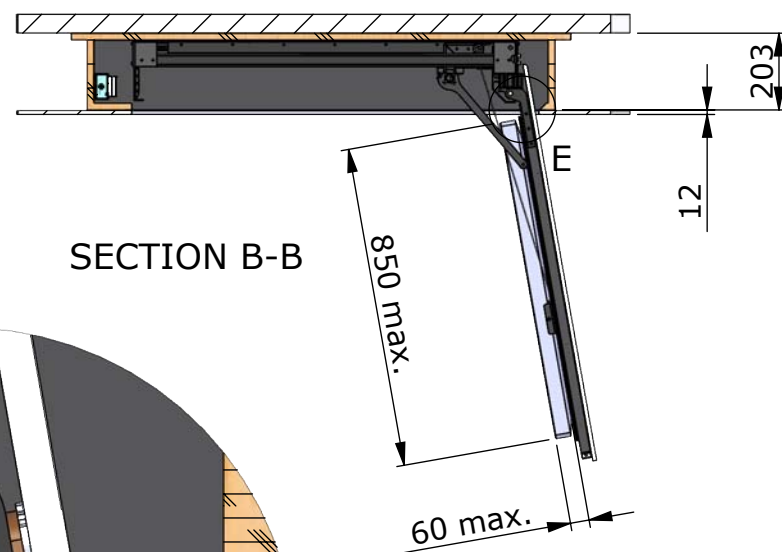

Vesa 200, 300, 400

Please note that specifications may be subject to change

Drawing no.: T034-1005-002A		Description: T034-65	
		Date : 23-02-2024	 Scale: 1:20
		Drawn : JS	
		Unless otherwise specified dimensions in millimeters	

Please note that specifications may be subject to change

Drawing no.: T034-1006-002A

Description: T034-65

TVLIFTBOY

Date : 23-02-2024

Drawn : JS

Scale: 1:20

Unless otherwise specified dimensions in millimeters