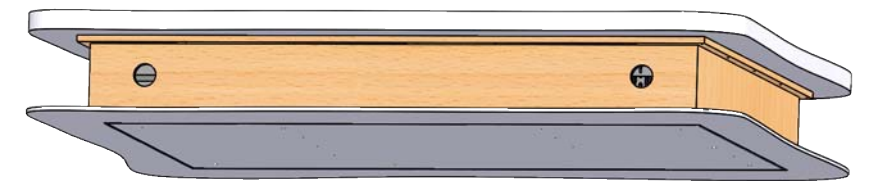

Vesa 200, 300, 400

Please note that specifications may be subject to change

Drawing no.: T034-1005-002A		Description: T034-65	
		Date : 23-02-2024	 Scale: 1:20
		Drawn : JS	
		Unless otherwise specified dimensions in millimeters	

Please note that specifications may be subject to change

Drawing no.: T034-1006-002A

Description: T034-65

TVLIFTBOY

Date : 23-02-2024

Drawn : JS

Scale: 1:20

Unless otherwise specified dimensions in millimeters