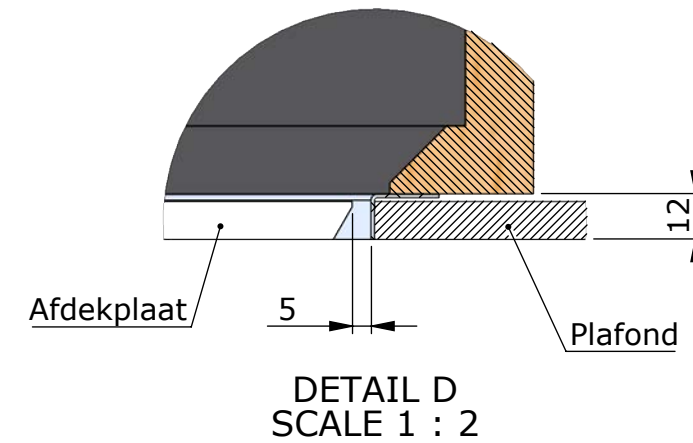

Vesa 200, 300, 400

Please note that specifications may be subject to change

Drawing no.: T034-1005-002A		Description: T034-65	
		Date : 23-02-2024	 Scale: 1:20
		Drawn : JS	
		Unless otherwise specified dimensions in millimeters	

Please note that specifications may be subject to change

Drawing no.: T034-1006-002A

Description: T034-65

TVLIFTBOY

Date : 23-02-2024

Drawn : JS

Scale: 1:20

Unless otherwise specified dimensions in millimeters