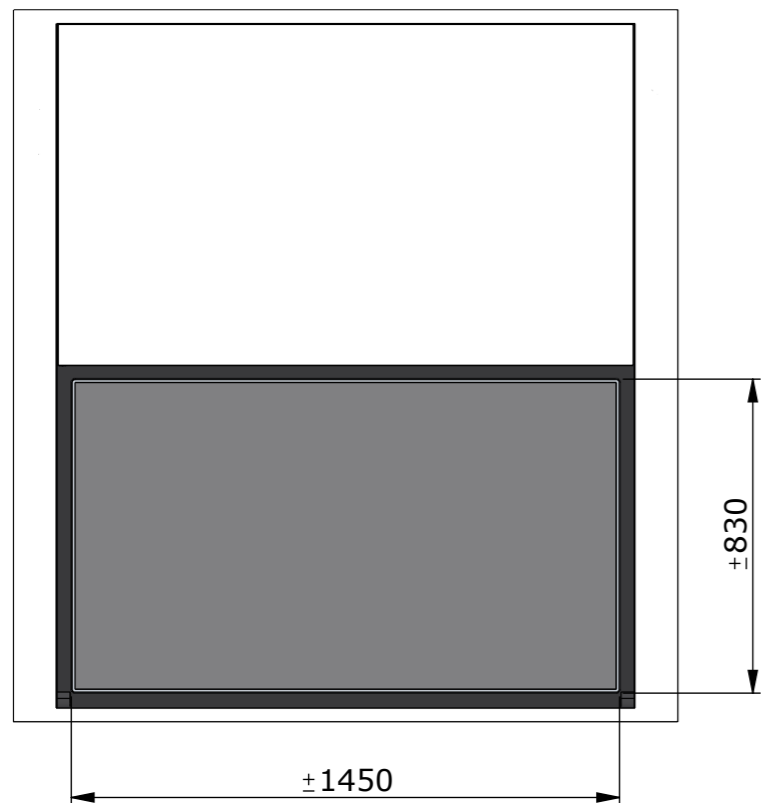

Please note that specifications may be subject to change

Drawing no.: T039-1049-002A		Description : Paneelaandrijving 65"	
		Date : 14-02-2024	 Scale: 1:20
		Drawn : JS	
		Unless otherwise specified dimensions in millimeters	

**Example build in housing**

Drawing no.: T039-1051-002A

Description : Paneelaandrijving 65"

**TVLIFTBOY**

Date : 14-02-2024

Drawn : JS

Scale : 1:20

Unless otherwise specified dimensions in millimeters