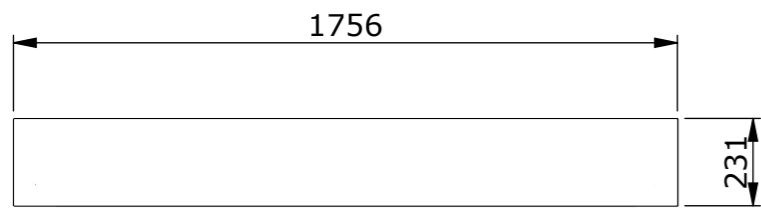

Please note that specifications may be subject to change

Drawing no.: T039-1049-002A		Description : Paneelaandrijving 65"	
		Date : 14-02-2024	 Scale: 1:20
		Drawn : JS	
		Unless otherwise specified dimensions in millimeters	

**Example build in housing**

Drawing no.: T039-1051-002A

Description : Paneelaandrijving 65"

**TVLIFTBOY**

Date : 14-02-2024

Drawn : JS

Scale : 1:20

Unless otherwise specified dimensions in millimeters